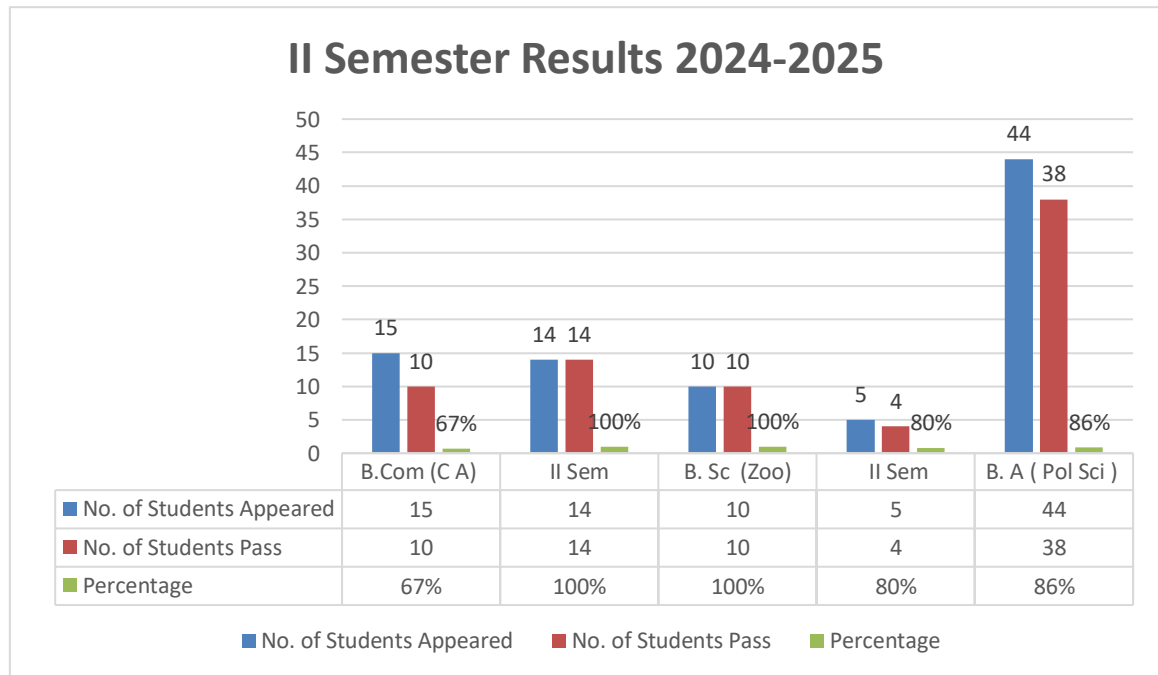

Government Degree College, Kamavarapukota, Eluru District
Department of Telugu
II Semester Results 2024-2025

Course/Sem	Title of the Paper	No. of Students Appeared	No. of Students Pass	Percentage
B.Com (C A) II Sem	Sahithi Sourabham	15	10	67%
B. Sc (Zoo) II Sem	Sahithi Sourabham	14	14	100%
B. A (Pol Sci) II Sem	Sahithi Sourabham	10	10	100%
B. A (Economics) II Sem	Sahithi Sourabham	5	4	80%
Total		44	38	86%