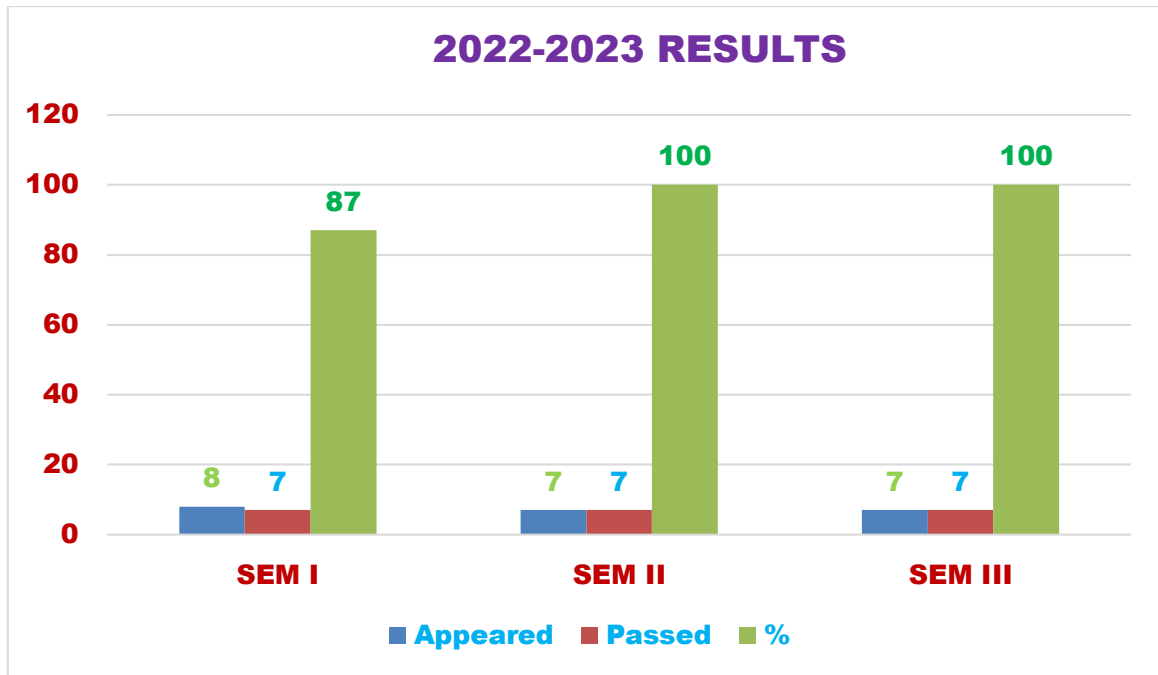

GOVERNMENT DEGREE COLLEGE KAMAVARAPUKOTA

DEPARTMENT OF TELUGU

RESULT ANALYSIS 2022-2023

SEM	PROGRAMME	APPEARED	PASSED	%	TOTAL APPEARED	TOTAL PASSED	%	REMARKS
I	B.A	8	7	87				
II	B.A	7	7	100				
III	B.A	7	7	100