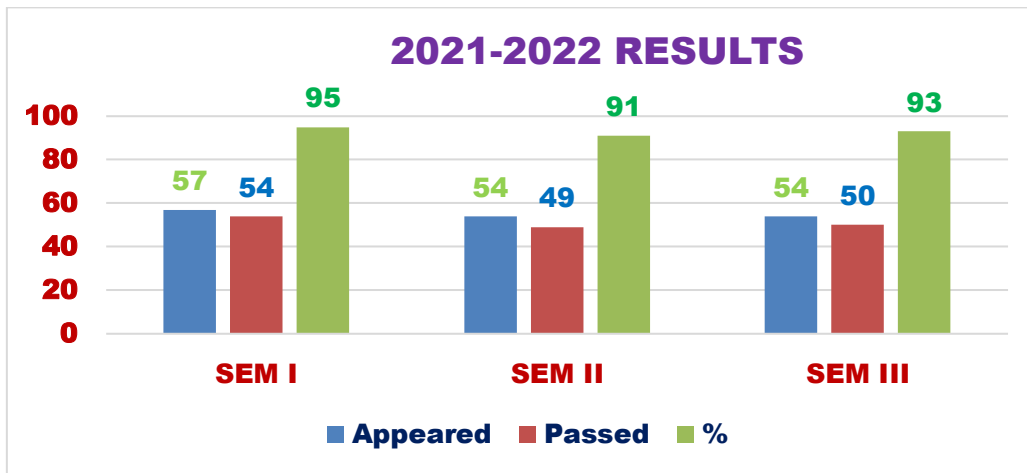

GOVERNMENT DEGREE COLLEGE KAMAVARAPUKOTA

DEPARTMENT OF TELUGU

RESULT ANALYSIS 2021-2022

SEM	PROGRAMME	APPEARED	PASSED	%	TOTAL APPEARED	TOTAL PASSED	%	REMARKS
I	B.A	12	11	92	57	54	95	
	B.COM	13	11	85				
	B.SC MPC	9	9	100				
	B.SC BZC	23	23	100				
II	B.A	11	9	82	54	49	91	
	B.COM	11	8	73				
	B.SC MPC	8	8	100				
	B.SC BZC	24	24	100				
III	B.A	12	8	67	54	50	93	
	B.COM	12	12	100				
	B.SC MPC	8	8	100				
	B.SC BZC	22	22	100				
				Total	165	153	93%