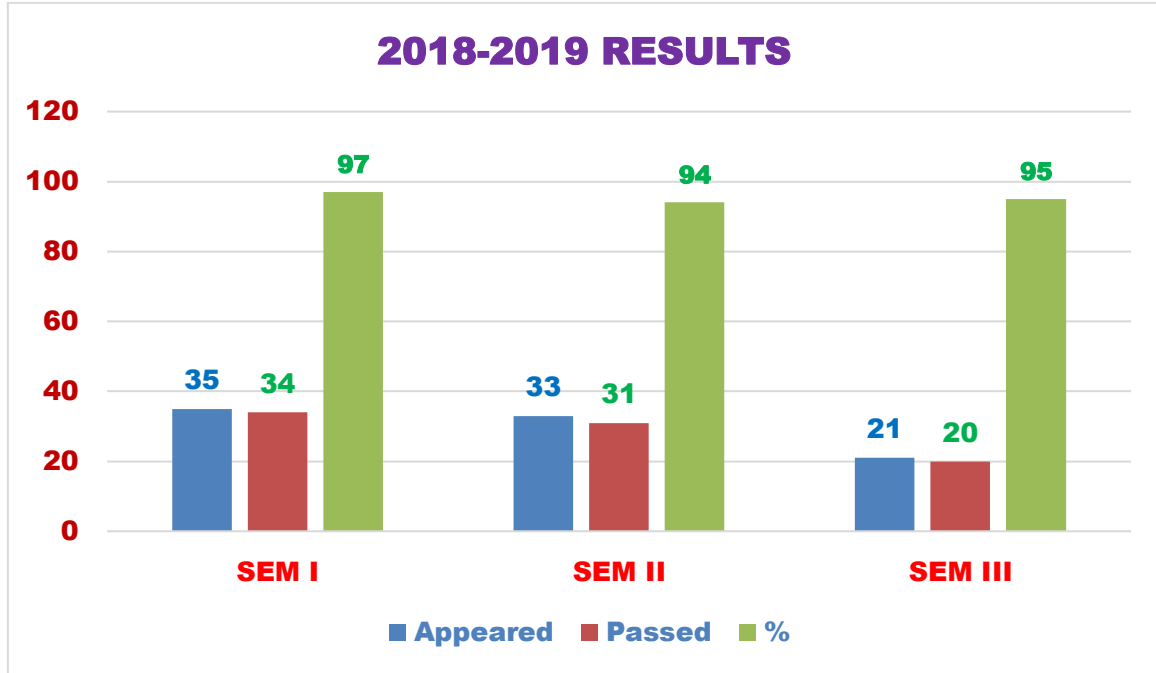

GOVERNMENT DEGREE COLLEGE KAMAVARAPUKOTA

DEPARTMENT OF TELUGU

RESULT ANALYSIS 2018-2019

SEM	PROGRAMME	APPEARED	PASSED	%	TOTAL APPEARED	TOTAL PASSED	%	REMARKS
I	B.A	15	14	93	35	34	97	
	B.COM	20	20	100				
II	B.A	15	15	100	33	31	94	
	B.COM	18	16	89				
III	B.A	10	9	90	21	20	95	
	B.COM	11	11	100				
				Tot al	89	85	96