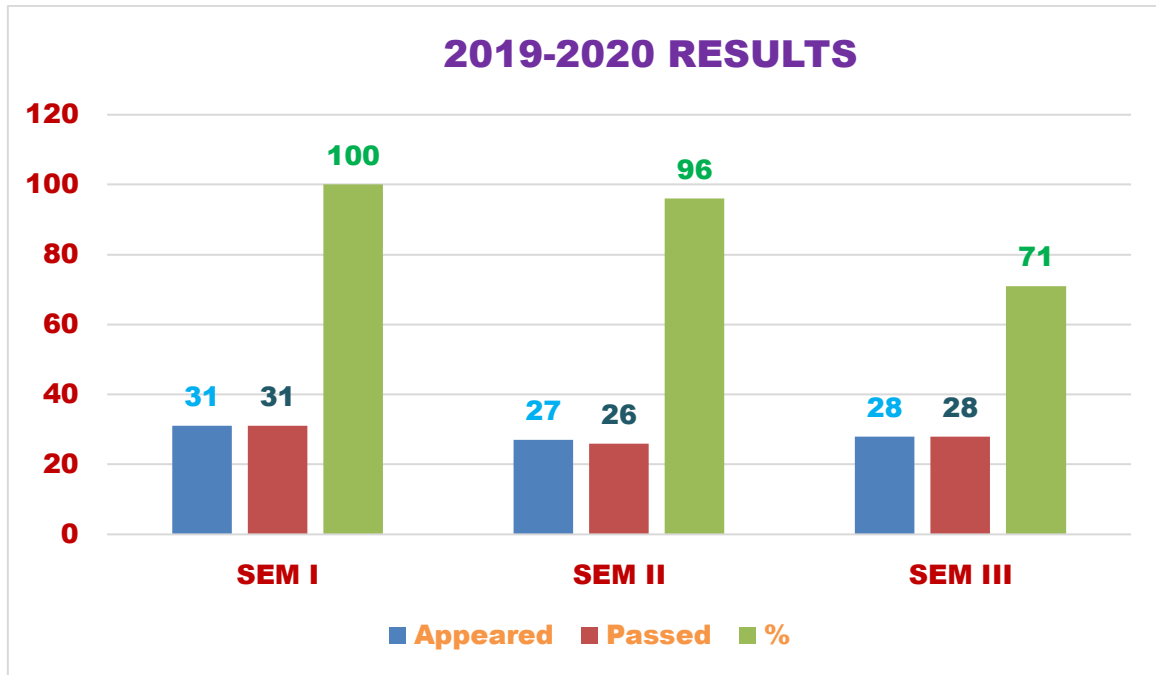

GOVERNMENT DEGREE COLLEGE KAMAVARAPUKOTA

DEPARTMENT OF TELUGU

RESULT ANALYSIS 2019-2020

SEM	PROGRAMME	APPEARED	PASSED	%	TOTAL APPEARED	TOTAL PASSED	%	REMARKS
I	B.A	13	13	100	31	31	100	
	B.COM	18	18	100				
II	B.A	13	13	100	27	26	96	
	B.COM	14	13	93				
III	B.A	13	13	100	28	28	71	
	B.COM	15	15	100				
				Total	86	85	99