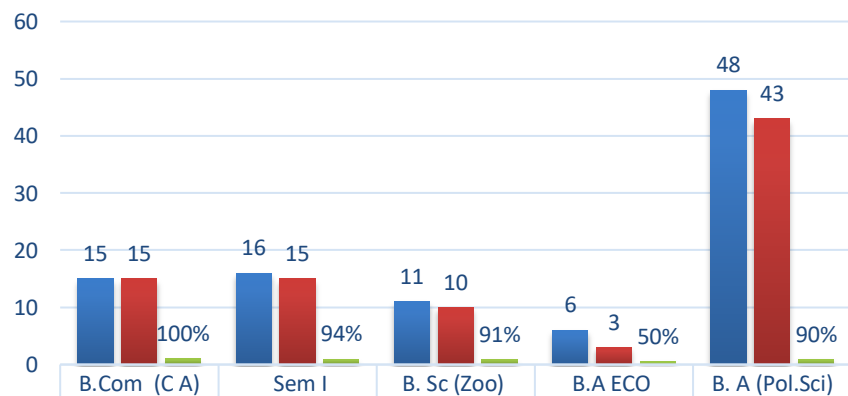

Government Degree College, Kamavarapukota, Eluru District
Department of Telugu
I & II Semester Results 2024-2025

Course/Sem	Title of the Paper	No. of Students Appeared	No. of Students Pass	Percentage
B.Com (C A) Sem I	Srujanatmaka Rachana	15	15	100%
B. Sc (Zoo) Sem I	Srujanatmaka Rachana	16	15	94%
B. A (Pol.Sci) Sem I	Srujanatmaka Rachana	11	10	91%
B.A (Eco) Sem I	Srujanatmaka Rachana	6	3	50%
Total		48	43	90%

I Semester Results 2024-2025

	B.Com (C A)	Sem I	B. Sc (Zoo)	B.A ECO	B. A (Pol.Sci)
No. of Students Appeared	15	16	11	6	48
No. of Students Pass	15	15	10	3	43
Percentage	100%	94%	91%	50%	90%