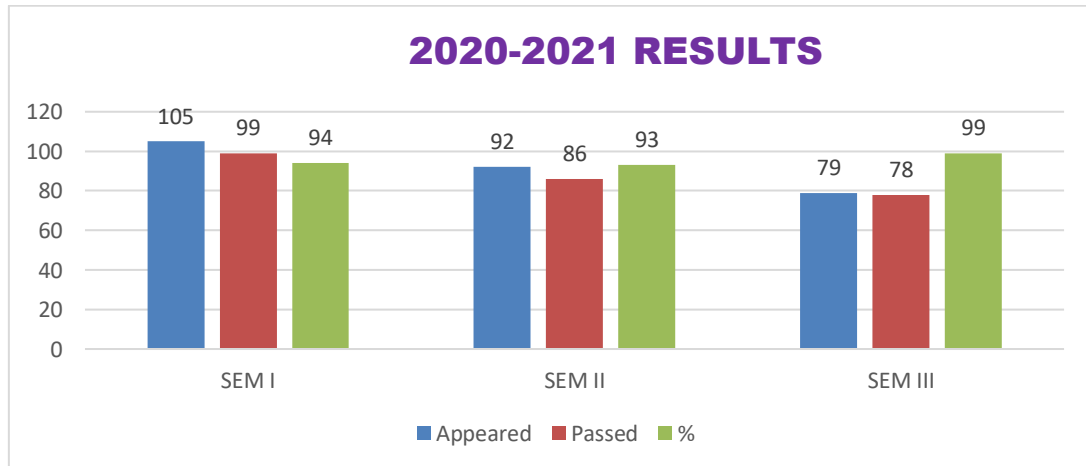

GOVERNMENT DEGREE COLLEGE KAMAVARAPUKOTA

DEPARTMENT OF TELUGU

RESULT ANALYSIS 2020-2021

SEM	PROGRAMM E	APPEARED	PASSED	%	TOTAL APPEARED	TOTAL PASSED	%	RE MA RKS
I	B.A	28	28	100	105	99	94	
	B.COM	26	24	92				
	B.SC MPC	25	22	88				
	B.SC BZC	26	25	96				
II	B.A	25	24	96	92	86	93	
	B.COM	22	18	81				
	B.SC MPC	20	19	95				
	B.SC BZC	25	25	100				
III	B.A	24	24	100	79	78	99	
	B.COM	19	18	95				
	B.SC MPC	16	16	100				
	B.SC BZC	20	20	100				
				Tota I	276	263	89%